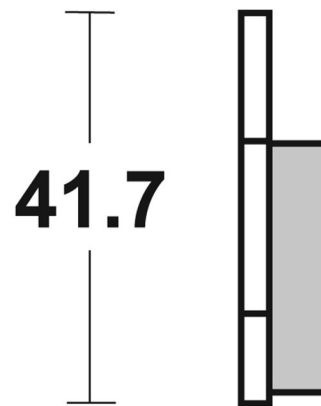

4. juli 2018

125 HF

SBS ref. #	Available compounds
125 HF	CT • HF • MS

80.9

41.7

9.3

HONDA	NHX	110	
HONDA	SCV	110	Lead

RECOMMENDED

2008 - 2009	125 HF
2008 - 2009	125 HF