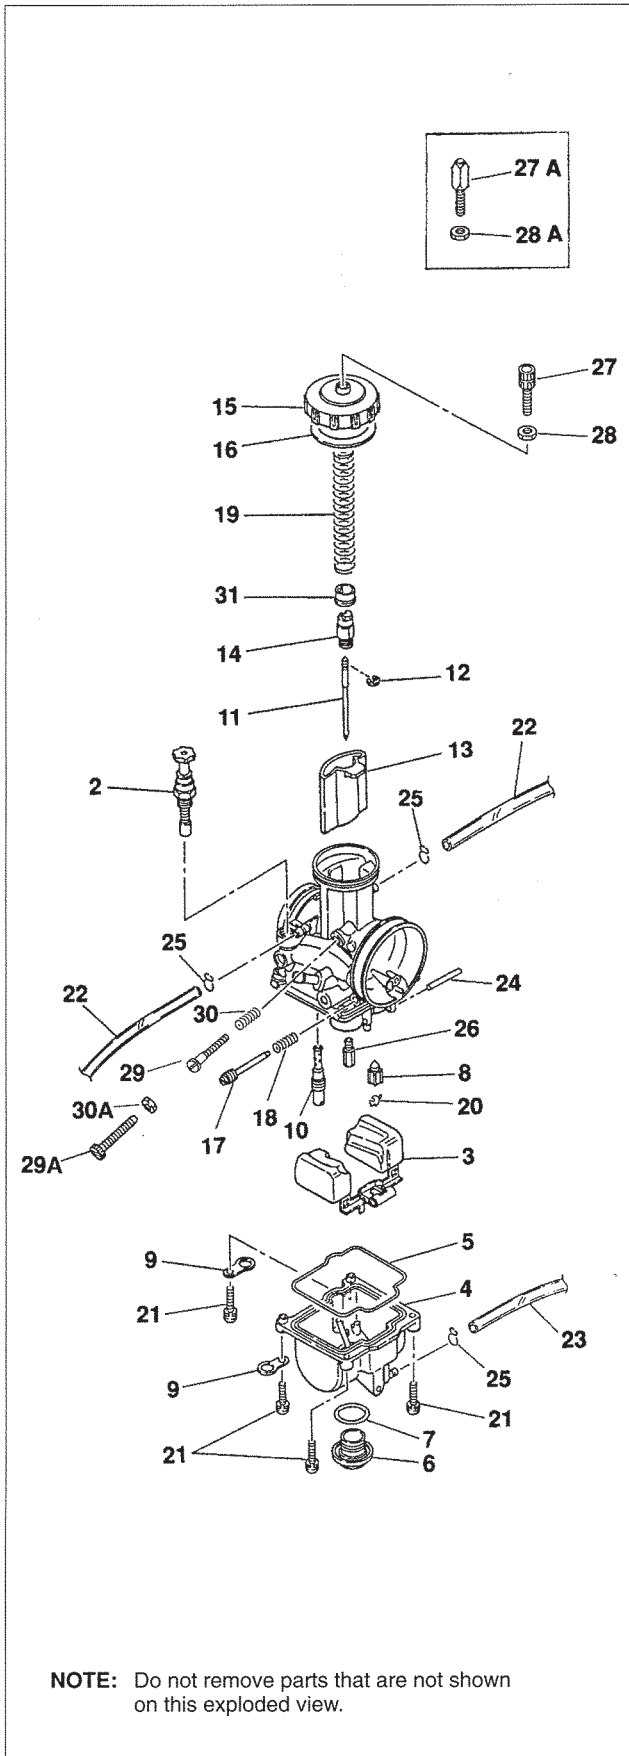

PWK 33, 35, 36, 38, 39 Carburetor Exploded View

PWK 38, Quad vents/Airstriker