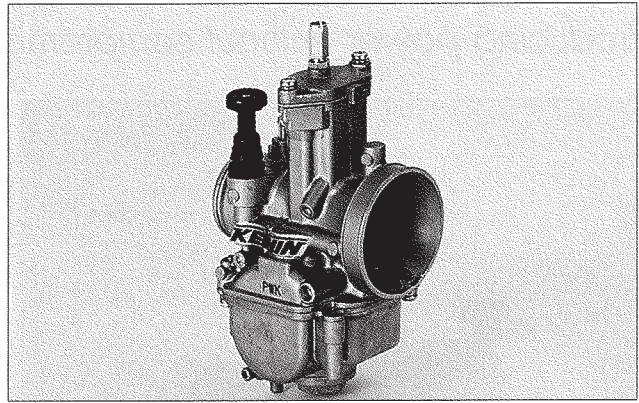

# PWK 28 Carburetor Exploded View

# PWK 28 Carburetor Parts List

No.	DESCRIPTION	PART NO.
2A	Starter Valve Comp.	1166-818-2100
2B	Starter Valve Comp.	SEE ASTERISKED NO.
3	Float	W1310-080-9901
4	Float Bowl Comp.	N350-03A00
5	Gasket, Float Bowl	W1354-042-9900
6	Plug Screw	16162-ND4-7511-M1
7	O-Ring, Plug Screw	16173-001-0040
8	Float Valve Comp.	W1362-020-9901
10	Slow Jet	N424-21xxx
11	Jet Needle	N427-46xxx
12	Clip, Jet Needle	16115-169-0040
13	Throttle Valve	N502-52x00
15a	Top	1030-844-2000
15B	Top	1030-843-2200
16	Gasket, Top	1202-837-2000
17	Air Adjust Screw	W1446-231-9900
18	Spring, Air Adjust	W1711-416-9900
19	Spring, Throttle	1290-921-2000
20	Clip, Float Valve	0405-013-1000
21	Screw, Float Bowl	N114-04163
22	Bowl Vent Pipe	W9404-40090
23	Overflow Pipe	95003-07042-31
24	Float Pin	w9525-25250
25	Clip	W9535-35000
26	Main Jet	99101-357-xxx0
26A	Main Jet (SDGAA)	99101-393-xxx0
27A	Cable Adjuster	W9581-59250
27B	Cable Adjuster	1036-804-2000
28	Nut, Cable Adjuster	W1793-130-9900
29	Idle Adjuster	1034-831-2000
30	Spring	1290-923-2000
31	Collar, Th. Spring	1022-805-7000
32	Screw, Top	N114-04140
33	Washer	0301-078-1200
34	Needle Jet	16164-169-0040
35	Needle Jet Holder (SDGAA)	N413-11A00
35A	Needle Jet Holder	N413-12A00
*50	Starter Valve	W1275-028-9901
*51	Spring	1290-922-2000
*52	O-Ring	0901-069-6000
*53	Cable Holder	W1551-140-9900
*54	Cap	16118-166-0040

**NOTE:** Ask dealer for details if you see xxx-xxx on part numbers.

If you see "SDGAA" on your carburetor's stamped portion, your main jet and needle jet holder has to be 26A and 35.