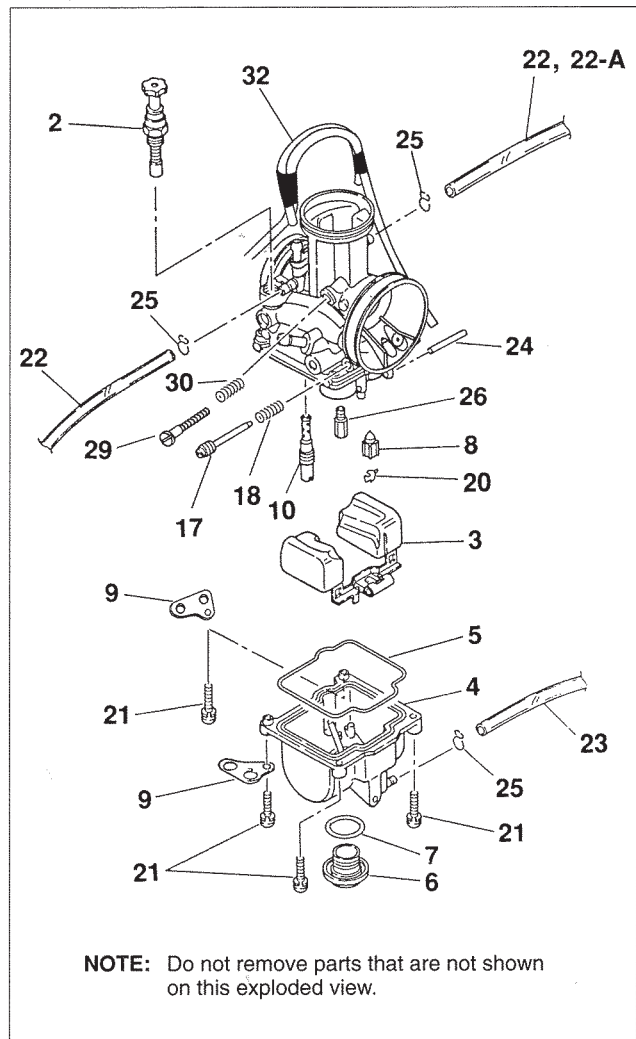

# PWK 28 Carburetor Parts List

No.	DESCRIPTION	PART NO.
2A	Starter Valve Comp.	1166-818-2100
2B	Starter Valve Comp.	SEE ASTERISKED NO.
3	Float	W1310-080-9901
4	Float Bowl Comp.	N350-03A00
5	Gasket, Float Bowl	W1354-042-9900
6	Plug Screw	16162-ND4-7511-M1
7	O-Ring, Plug Screw	16173-001-0040
8	Float Valve Comp.	W1362-020-9901
10	Slow Jet	N424-21xxx
11	Jet Needle	N427-46xxx
12	Clip, Jet Needle	16115-169-0040
13	Throttle Valve	N502-52x00
15a	Top	1030-844-2000
15B	Top	1030-843-2200
16	Gasket, Top	1202-837-2000
17	Air Adjust Screw	W1446-231-9900
18	Spring, Air Adjust	W1711-416-9900
19	Spring, Throttle	1290-921-2000
20	Clip, Float Valve	0405-013-1000
21	Screw, Float Bowl	N114-04163
22	Bowl Vent Pipe	W9404-40090
23	Overflow Pipe	95003-07042-31
24	Float Pin	w9525-25250
25	Clip	W9535-35000
26	Main Jet	99101-357-xxx0
26A	Main Jet (SDGAA)	99101-393-xxx0
27A	Cable Adjuster	W9581-59250
27B	Cable Adjuster	1036-804-2000
28	Nut, Cable Adjuster	W1793-130-9900
29	Idle Adjuster	1034-831-2000
30	Spring	1290-923-2000
31	Collar, Th. Spring	1022-805-7000
32	Screw, Top	N114-04140
33	Washer	0301-078-1200
34	Needle Jet	16164-169-0040
35	Needle Jet Holder (SDGAA)	N413-11A00
35A	Needle Jet Holder	N413-12A00
*50	Starter Valve	W1275-028-9901
*51	Spring	1290-922-2000
*52	O-Ring	0901-069-6000
*53	Cable Holder	W1551-140-9900
*54	Cap	16118-166-0040

**NOTE:** Ask dealer for details if you see xxx-xxx on part numbers.

If you see "SDGAA" on your carburetor's stamped portion, your main jet and needle jet holder has to be 26A and 35.

## Quad Vents/Air Strikers

\* See parts number 11, 12, 14, 15, 16, 19, 27, 28, 31 from next drawing.