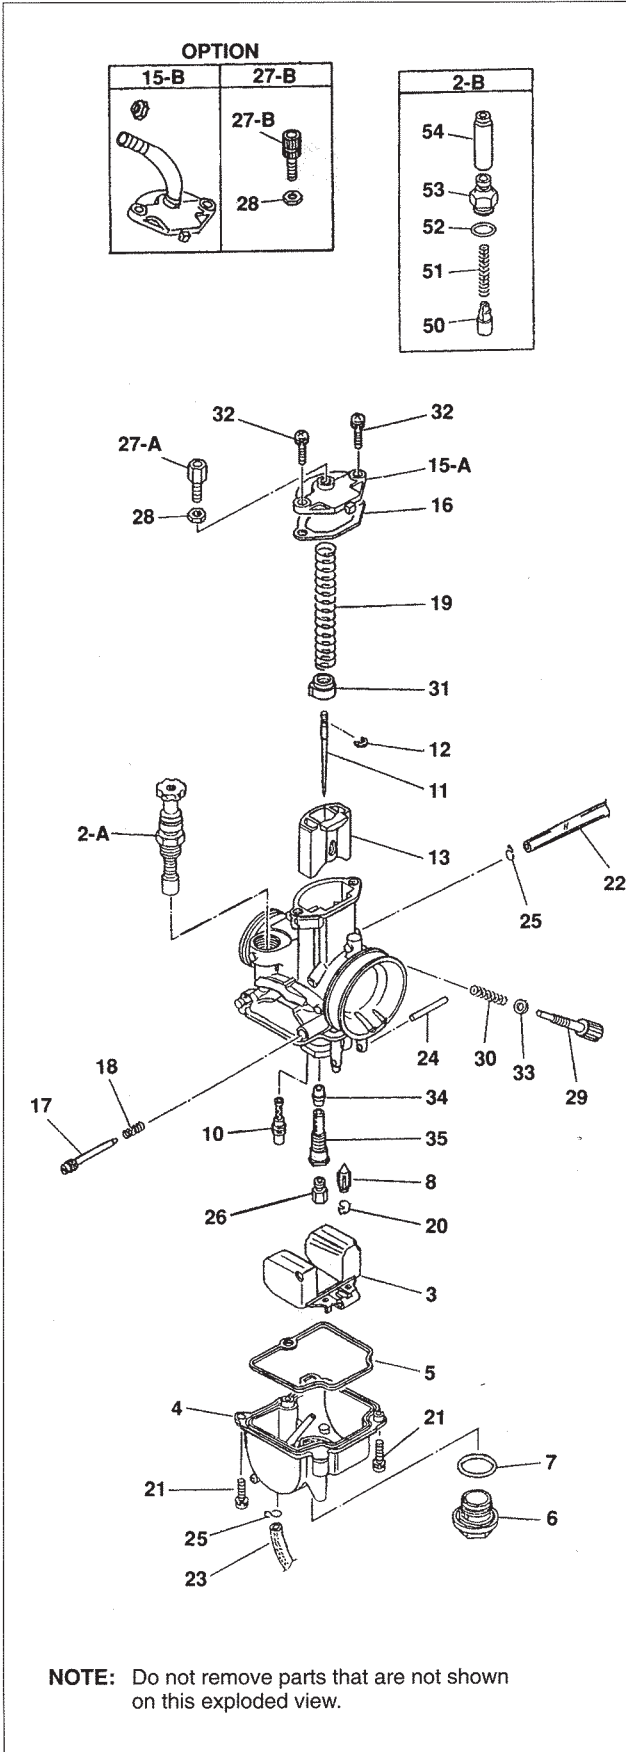

# PWK 28 Carburetor Exploded View

# PWK 28 Carburetor Parts List

No.	DESCRIPTION	PART NO.
2A	Starter Valve Comp.	1166-818-2100
2B	Starter Valve Comp.	SEE ASTERISKED NO.
3	Float	W1310-080-9901
4	Float Bowl Comp.	N350-03A00
5	Gasket, Float Bowl	W1354-042-9900
6	Plug Screw	16162-ND4-7511-M1
7	O-Ring, Plug Screw	16173-001-0040
8	Float Valve Comp.	W1362-020-9901
10	Slow Jet	N424-21xxx
11	Jet Needle	N427-46xxx
12	Clip, Jet Needle	16115-169-0040
13	Throttle Valve	N502-52x00
15a	Top	1030-844-2000
15B	Top	1030-843-2200
16	Gasket, Top	1202-837-2000
17	Air Adjust Screw	W1446-231-9900
18	Spring, Air Adjust	W1711-416-9900
19	Spring, Throttle	1290-921-2000
20	Clip, Float Valve	0405-013-1000
21	Screw, Float Bowl	N114-04163
22	Bowl Vent Pipe	W9404-40090
23	Overflow Pipe	95003-07042-31
24	Float Pin	w9525-25250
25	Clip	W9535-35000
26	Main Jet	99101-357-xxx0
26A	Main Jet (SDGAA)	99101-393-xxx0
27A	Cable Adjuster	W9581-59250
27B	Cable Adjuster	1036-804-2000
28	Nut, Cable Adjuster	W1793-130-9900
29	Idle Adjuster	1034-831-2000
30	Spring	1290-923-2000
31	Collar, Th. Spring	1022-805-7000
32	Screw, Top	N114-04140
33	Washer	0301-078-1200
34	Needle Jet	16164-169-0040
35	Needle Jet Holder (SDGAA)	N413-11A00
35A	Needle Jet Holder	N413-12A00
*50	Starter Valve	W1275-028-9901
*51	Spring	1290-922-2000
*52	O-Ring	0901-069-6000
*53	Cable Holder	W1551-140-9900
*54	Cap	16118-166-0040

**NOTE:** Ask dealer for details if you see xxx-xxx on part numbers.

If you see "SDGAA" on your carburetor's stamped portion, your main jet and needle jet holder has to be 26A and 35.

## Quad Vents/Air Strikers

\* See parts number 11, 12, 14, 15, 16, 19, 27, 28, 31 from next drawing.