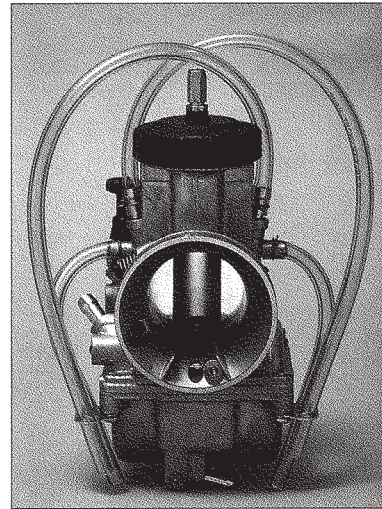

PWK 33, 35, 36, 38, 39 Carburetor Exploded View

PWK 38, Quad vents/Airstriker