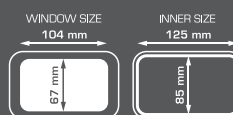

UNIVERSAL GPS/SMARTPHONE HOLDERS GIVI ACCESSORIES

GIVI®

givimoto.com

4 formati disponibili / 4 available sizes

S955B

S952B

S953B

S954B

- Compatibile con GIVI power connection
- Struttura e riduzioni in EVA, cinghie a velcro per posizionare saldamente il device e assorbire gli eventuali urti
- Apertura inferiore per permettere l'alimentazione del device
- Superficie touch sensible trasparente
- Aletta parasole
- Cinghia di sicurezza e copertura impermeabile compresi nella confezione

- Compatible with GIVI Power Connection
- Structure and adaptors in EVA, Velcro straps to firmly position the device and absorb any shocks
- Opening at the bottom to allow a power supply to the device
- Touch sensitive transparent surface
- Sunshade
- Safety strap and raincover included

- **AGGANCIO RAPIDO:** Sistema rinforzato e compatibile con i modelli porta device GIVI attuali e precedenti
- **REGOLABILE:** Bloccaggio a ghiera su snodo regolabile in inclinazione e rotazione
- **SICURO E UNIVERSALE:** Le parti in gomma assicurano una presa salda su strutture con sezioni di qualsiasi geometria
- **FACILE INSTALLAZIONE:** Montaggio veloce, non richiede l'utilizzo di attrezzi

- **QUICK FIXING:** Reinforced system compatible with the previous and current models of GIVI device holders
- **ADJUSTABLE:** A locking nut provides adjustable tilt and rotation
- **SAFE AND UNIVERSAL:** Rubber parts ensure a firm grip on structures with sections of any configuration
- **EASY INSTALLATION:** Quick mounting without tools