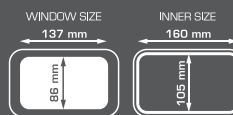

UNIVERSAL GPS/SMARTPHONE HOLDERS GIVI ACCESSORIES

GIVI®

givimoto.com

4 formati disponibili / 4 available sizes

S955B

S952B

S953B

S954B

- Compatibile con GIVI power connection
- Struttura e riduzioni in EVA, cinghie a velcro per posizionare saldamente il device e assorbire gli eventuali urti
- Apertura inferiore per permettere l'alimentazione del device
- Superficie touch sensible trasparente
- Aletta parasole
- Cinghia di sicurezza e copertura impermeabile compresi nella confezione

- Compatible with GIVI Power Connection
- Structure and adaptors in EVA, Velcro straps to firmly position the device and absorb any shocks
- Opening at the bottom to allow a power supply to the device
- Touch sensitive transparent surface
- Sunshade
- Safety strap and raincover included

- **AGGANCIO RAPIDO:** Sistema rinforzato e compatibile con i modelli porta device GIVI attuali e precedenti
- **REGOLABILE:** Bloccaggio a ghiera su snodo regolabile in inclinazione e rotazione
- **SICURO E UNIVERSALE:** Le parti in gomma assicurano una presa salda su strutture con sezioni di qualsiasi geometria
- **FACILE INSTALLAZIONE:** Montaggio veloce, non richiede l'utilizzo di attrezzi

- **QUICK FIXING:** Reinforced system compatible with the previous and current models of GIVI device holders
- **ADJUSTABLE:** A locking nut provides adjustable tilt and rotation
- **SAFE AND UNIVERSAL:** Rubber parts ensure a firm grip on structures with sections of any configuration
- **EASY INSTALLATION:** Quick mounting without tools