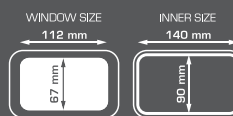

UNIVERSAL GPS/SMARTPHONE HOLDERS GIVI ACCESSORIES

GIVI®

givimoto.com

4 formati disponibili / 4 available sizes

S955B

S952B

S953B

S954B

- Compatibile con GIVI power connection
- Struttura e riduzioni in EVA, cinghie a velcro per posizionare saldamente il device e assorbire gli eventuali urti
- Apertura inferiore per permettere l'alimentazione del device
- Superficie touch sensible trasparente
- Aletta parasole
- Cinghia di sicurezza e copertura impermeabile compresi nella confezione

- Compatible with GIVI Power Connection
- Structure and adaptors in EVA, Velcro straps to firmly position the device and absorb any shocks
- Opening at the bottom to allow a power supply to the device
- Touch sensitive transparent surface
- Sunshade
- Safety strap and raincover included

- **AGGANCIO RAPIDO:** Sistema rinforzato e compatibile con i modelli porta device GIVI attuali e precedenti
- **REGOLABILE:** Bloccaggio a ghiera su snodo regolabile in inclinazione e rotazione
- **SICURO E UNIVERSALE:** Le parti in gomma assicurano una presa salda su strutture con sezioni di qualsiasi geometria
- **FACILE INSTALLAZIONE:** Montaggio veloce, non richiede l'utilizzo di attrezzi

- **QUICK FIXING:** Reinforced system compatible with the previous and current models of GIVI device holders
- **ADJUSTABLE:** A locking nut provides adjustable tilt and rotation
- **SAFE AND UNIVERSAL:** Rubber parts ensure a firm grip on structures with sections of any configuration
- **EASY INSTALLATION:** Quick mounting without tools