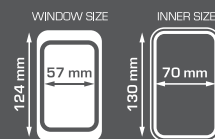

4 formati disponibili / 4 available sizes

S955B